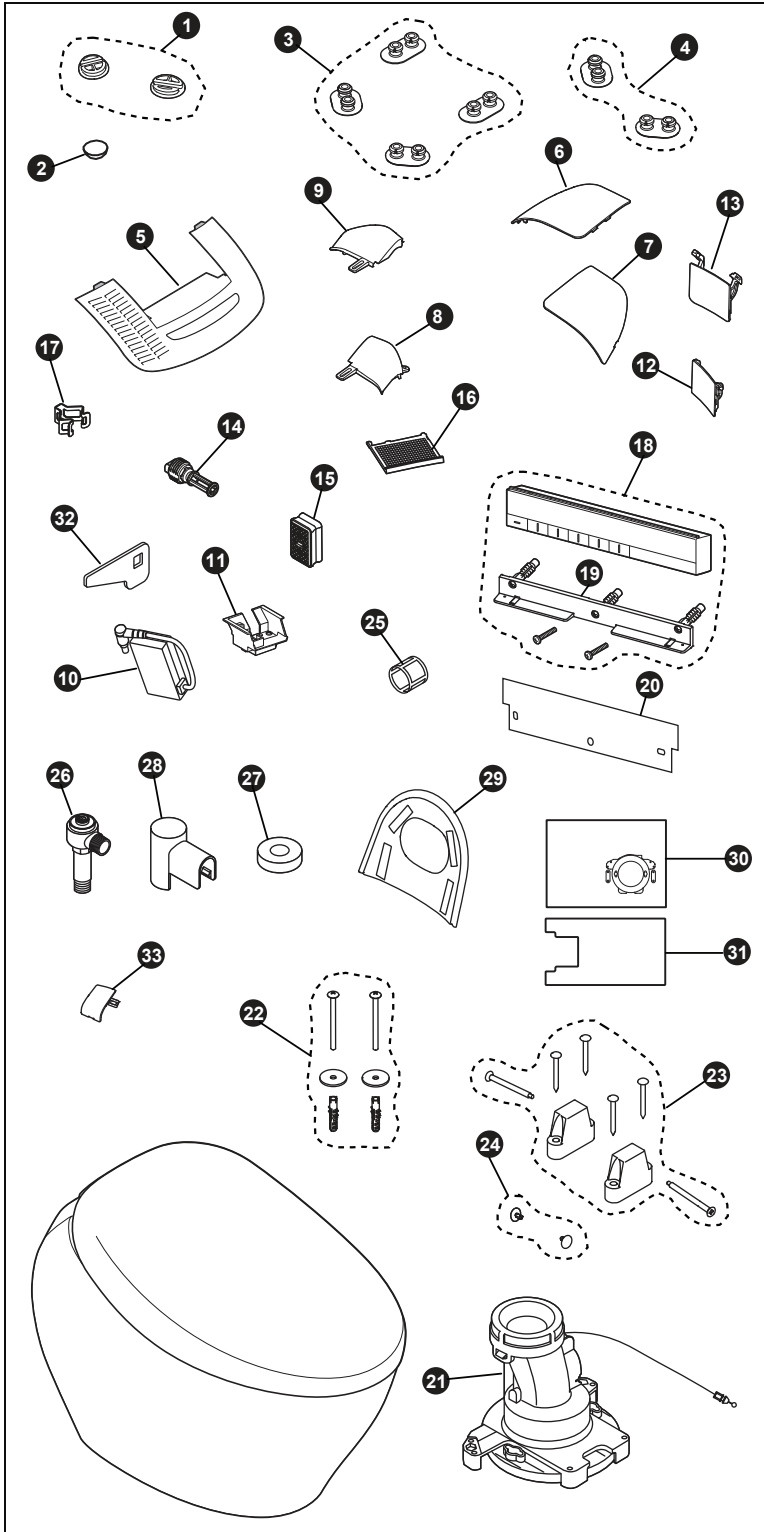

# MS902CUMFG & MS903CUMFX

MS902CUMFG Neorest NX1  
MS903CUMFX Neorest NX2

## NEOREST® NX1 & NEOREST® NX2 1.0Gpf/0.8Gpf Toilet, Elongated, TORNADO FLUSH®, 12" Modular Rough-In, CEFIONTECT® & ACTILIGHT® CLEAN LIGHT

Actual Product may vary slightly from illustration

Items	Parts	Description
1	THU6081	Lid Bumpers (x2)
2	THU6082	Lid Cap
3	THU6084	Standard Seat Bumpers (x4)
4	THU6085	Alternate Front Seat Bumpers (x2)
5	THU6086#01	Back Cover (cotton)
6	THU6088#01	Top Left Cover (cotton)
7	THU6089#01	Top Right Cover (cotton)
8	THU6092#01	Right Corner Cover (cotton)
9	THU6093#01	Left Corner Cover (cotton)
10	THU6206	Manual Flush Battery Box
11	THU6097	Manual Flush Lever Holder
12	THU6592#01	Dryer Door (cotton)
13	THU6593#01	Wand Door (cotton)
14	THU6602	Water Filter Drain Valve
15	THU6157	Deodorizer Cartridge
16	THU6158#01	Deodorizer Air Filter (cotton)
17	THU6162	Water Supply Connection Clip (for function unit)
18	THU6586	Remote Control Assembly
19	THU6167	Remote Control Hanger Assembly
20	THU6642	Remote Control Display Guide
21	THU6174	Socket (for floor drain)
22	THU6175	Socket Mounting Hardware
23	THU6176	Bowl Mounting Hardware
24	THU6177	Decorative Screw Caps (x2)
25	THU6189	Water Strainer
26	THU6644	Junction Valve Assembly
27	THU6645	Junction Valve Cover Disc
28	THU6646	Junction Valve Decorative Cover
29	THU6200	Bowl Back Cover
30	THU6203	Socket Installation Template
31	THU6204	Bowl Installation Template
32	THU6205	Junction Valve Open/Close Tool
33	THU6641#01	Water Drain Cover (cotton)

### Product Number Explanations

#### One-Piece Toilet

(MS) One-Piece Toilet  
(902/903) Model  
(CUM) TORNADO FLUSH®  
(F) Universal Height  
(G) CEFIONTECT®  
(X) ACTILIGHT® CLEAN LIGHT