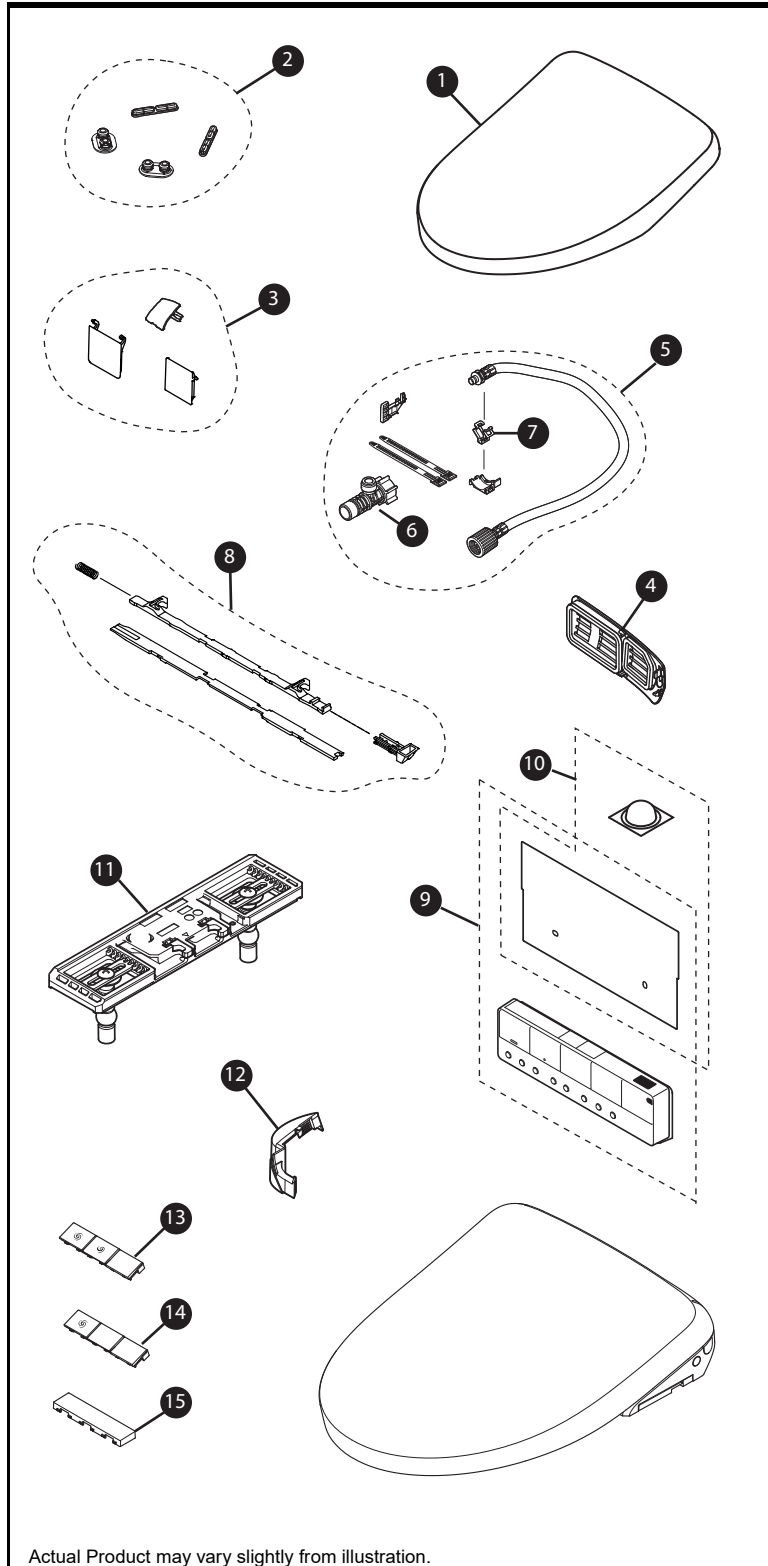

SW4724(AT40)/SW4726(AT40) & SW4734(AT40)/SW4736(AT40)

SW4724 - S7 Classic Lid
 SW4726 - S7 Contemporary Lid
 SW4734 - S7A Classic Lid
 SW4736 - S7A Contemporary Lid

WASHLET® S7/S7A

SW4724AT40 - S7 WASHLET+ Classic Lid AutoFlush Compatible
 SW4726AT40 - S7 WASHLET+ Contemporary Lid AutoFlush Compatible
 SW4734AT40 - S7A WASHLET+ Classic Lid AutoFlush Compatible
 SW4736AT40 - S7A WASHLET+ Contemporary Lid AutoFlush Compatible

Actual Product may vary slightly from illustration.

Item	Part	Description
1	THU6681#01	Contemporary Lid - Cotton
	THU6681#12	Contemporary Lid - Sedona Beige
	THU6682#01	Classic Lid - Cotton
	THU6682#12	Classic Lid - Sedona Beige
2	THU6683	Lid & Seat Bumper Assembly
3	THU6686#01	Wand / Dryer Door & Drain Cover Assembly - Cotton
	THU6686#12	Wand / Dryer Door & Drain Cover Assembly - Sedona Beige
4	THU6687#01	Deodorizer Louver - Cotton
	THU6687#12	Deodorizer Louver - Sedona Beige
5	THU6562#01	Water Supply Hose Assembly - Cotton
	THU6562#12	Water Supply Hose Assembly - Sedona Beige
6	THU6234	T-Connector
7	THU9484	Water Supply Connection Clip
8	THU6699#01	Lever Assembly - Cotton
	THU6699#12	Lever Assembly - Sedona Beige
9	THU6567	Remote Control Assembly - S7A
	THU6568	Remote Control Assembly - S7
10	THU6695	Remote Control Guide & Lid Cushion - S7A
	THU6696	Remote Control Guide & Lid Cushion - S7
11	THU6478	Baseplate Assembly
12	THU852#01	Hole Cover for T20 Bowl - Cotton
13	THU6771	Dual Flush Button Assembly for AutoFlush
14	THU6772	Single Flush Button Assembly for AutoFlush
15	THU6773	Remote Control Top Button Cap (no AutoFlush)

Note:

Product Number Explanations

WASHLET®
 (SW) WASHLET®
 (4724) S7 Classic
 (4726) S7 Contemporary
 (4734) S7A Classic
 (4736) S7A Contemporary
 (A) AutoFlush Compatible
 (T40) WASHLET+

Colors
 (#01) Cotton
 (#12) Sedona Beige