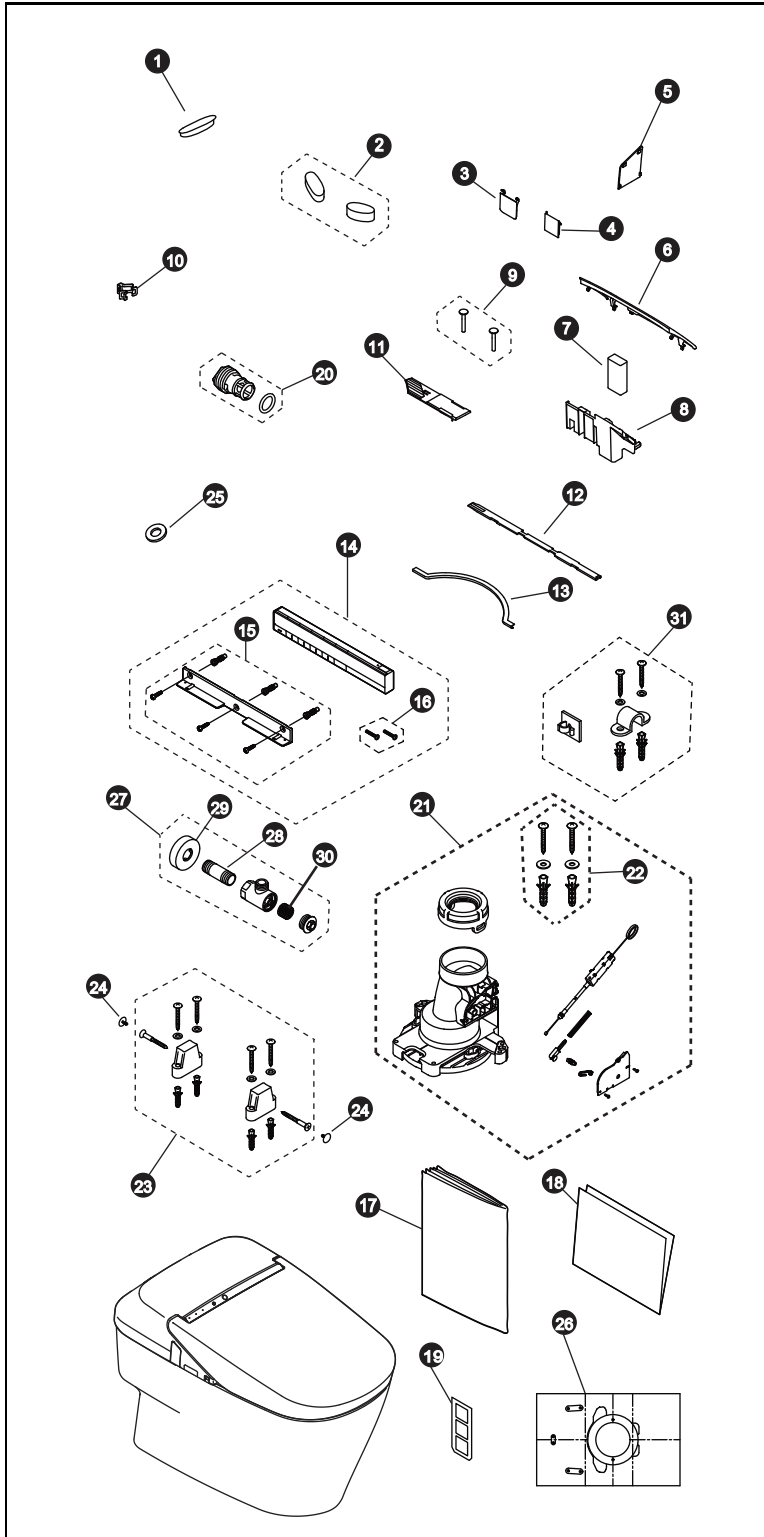

**Neorest® 700H**  
**1.0Gpf / 0.8Gpf Toilet, Elongated,**  
**Tornado Flush™, 12" Modular Rough-In,**  
**(including CeFIONtect™)**

Item	Part	Description
1	THU9669	Lid Bumper
2	THU9674	Seat Bumpers
3	THU9676#01	Wand Door (cotton)
4	THU9677#01	Dryer Door (cotton)
5	THU9681	Drain Plug Cover
6	THU9690	Top Unit Back Cover
7	THU9691	Battery Box
8	THU9692	Battery Box Holder
9	THU9700	Top to Bowl Mounting Bolt (x1)
10	THU9484	Water Supply Connection Clip
11	THU9711	Air Filter
12	THU9481	Lever Cover
13	THU9624	Backflow Check Gasket
14	THU9726	Remote Control Assembly
15	THU9727	Remote Control Hanger Assembly
16	THU9728	Remote Control Anti Theft Assembly
17	THU9729	Instruction Manual (Top Unit - SN992M)
18	THU9731	Installation Manual (Top Unit - SN992M)
19	THU9732	Sensor Adjusting Stickers
20	THU9445	Water Filter Drain Valve
21	THU9736	Socket (for Floor Drain)
22	THU9737	Socket Mounting Hardware
23	THU9740	Bowl Mounting Hardware
24	THU9024#01	Decorative Caps (cotton)
25	THU9744	Flat Washer (for Water Supply Hose)
26	THU9753	Installation Template
27	THU9754	Junction Valve
28	THU9755	Junction Valve Nipple
29	THU9756	Junction Valve Trim Plate
30	THU9758	Water Filter
31	THU9760	Wire Fixing Assembly

**Note:**

Product Number Explanations		
Two-Piece Toilet	Integrated Washlet	Bowl
(MS) Toilet & Seat Combination (992) Model	(SN) Integrated Washlet (922) Model	(CT) Bowl (922) Model
(CUM) Tornado Flush™	(U) Ultra HET	(C) Tornado Flush™
(G) CeFIONtect™	(M) Dual Flush	(M) Dual Flush
		(G) Tornado Flush™

Actual Product may vary slightly from illustration.