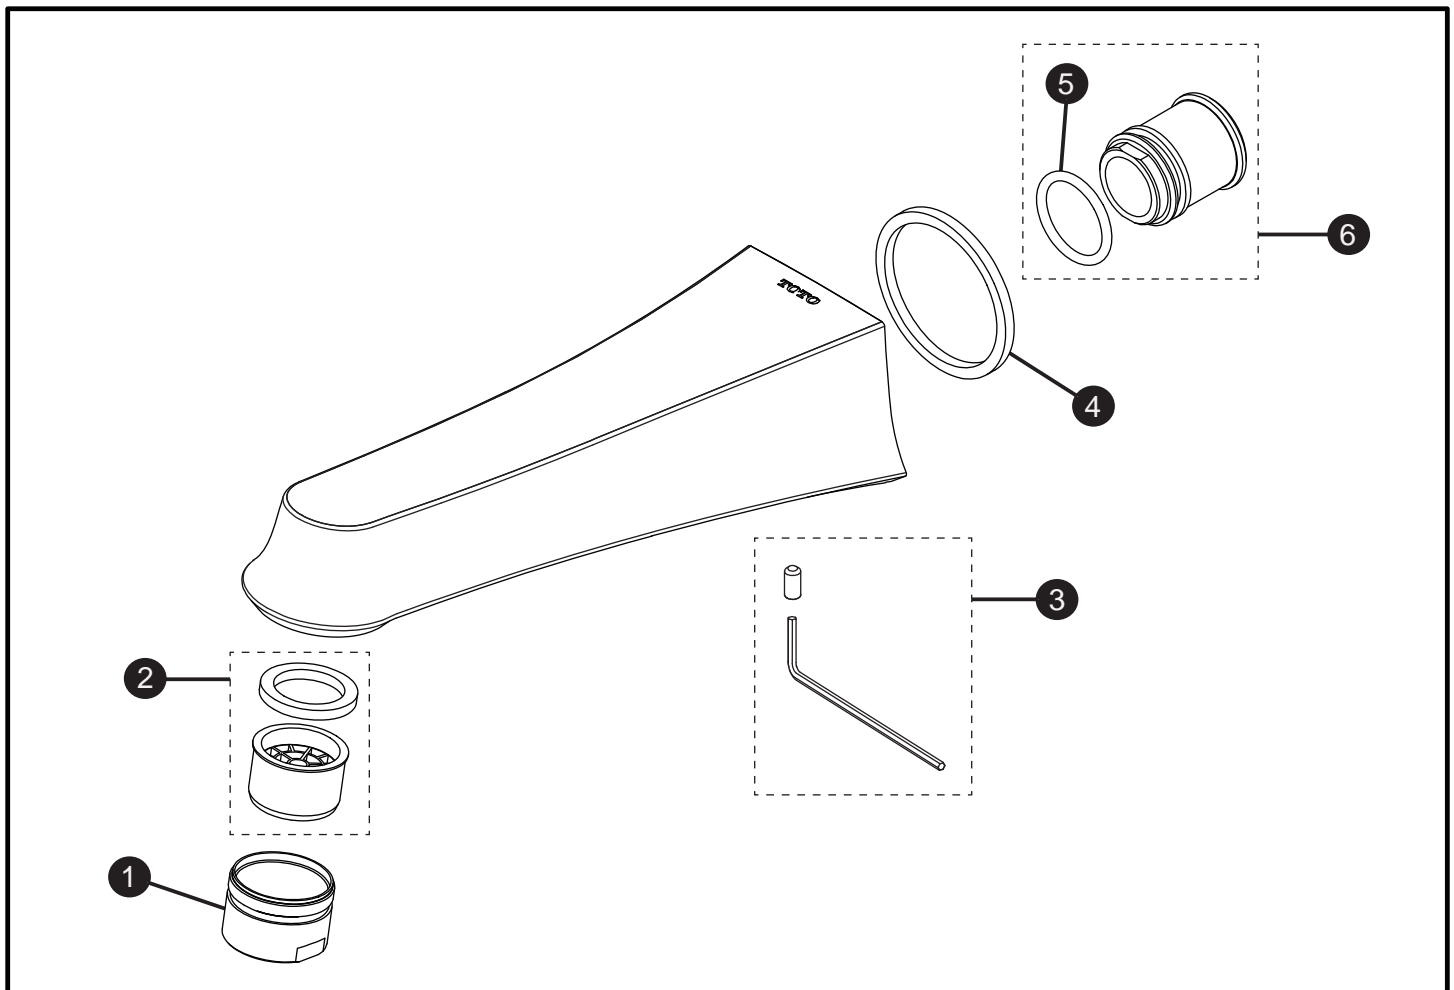

Wyeth™
Tub Spout

Item	Part	Description
1*	THP4919#\$\$	Housing
2	THP4924	Flow Insert and Gasket
3	THP4815	Set Screw and Hex Wrench
4	THP4828	Gasket
5	THP4812	O-Ring
6	THP4813	Adapter with O-Ring

LEGEND
\$\$ = Denotes Finish
#CP = Polished Chrome
#BN = Brushed Nickel
#PN = Polished Nickel