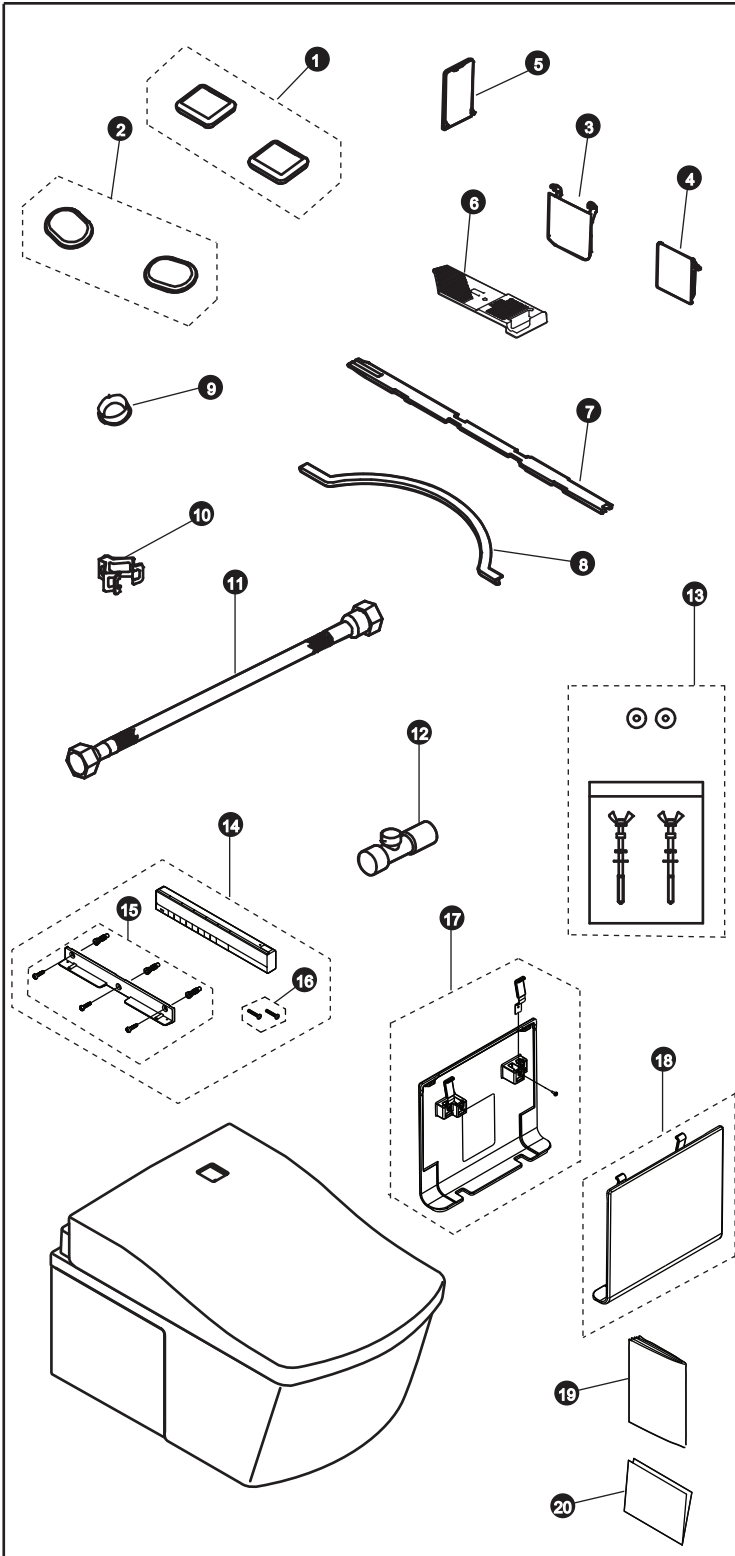

CWT996CEMFX & CWT994CEMFG (Top & Bowl Units)

CWT996CEMFX
SN996MX
CT996CEFX

CWT996CEMFG
SN996M
CT996CEFG

Neorest® AC & EW 1.28Gpf / 0.9Gpf Wall Hung Toilet 3D Tornado Flush® CeFiONtect® & Actilight Cleaning System

Item	Part	Description
1	THU9978	Lid Bumpers
2	THU9674	Seat Bumpers
3	THU9676#01	Wand Door (cotton)
4	THU9677#01	Dryer Door (cotton)
5	THU9986	Side Cover
6	THU6010	Air Filter
7	THU9481	Lever Cover
8	THU9624	Backflow Check Gasket
9	THU9670	Screw Cap
10	THU9484	Quick Fastener
11	THU6013	Flexible Hose
12	THU6015	Water Shutoff Valve
13	THU6016	Top Mounting Hardware
14	THU9726	Remote Control Assembly
15	THU9727	Remote Control Hanger Assembly
16	THU9728	Remote Control Anti Theft Assembly
17	THU6020	Side Panel Assembly (Left)
18	THU6021	Side Panel Assembly (Right)
19	THU6018	Manual Packet (for Top Unit)
20	THU6024	Installation Manual (for Bowl Unit)

Product Number Explanations

Two-Piece Toilet

(CWT) Wall Hung Toilet Kit
(996/994) Model
(CEM) 3D Tornado®
(F) Universal Height
(X) Actilight Cleaning
(G) CeFiONtect®

Colors

(#01) Cotton

Integrated Washlet

(SN) Integrated Washlet
(996/994) Model
(M) Dual Flush
(X) Actilight Cleaning