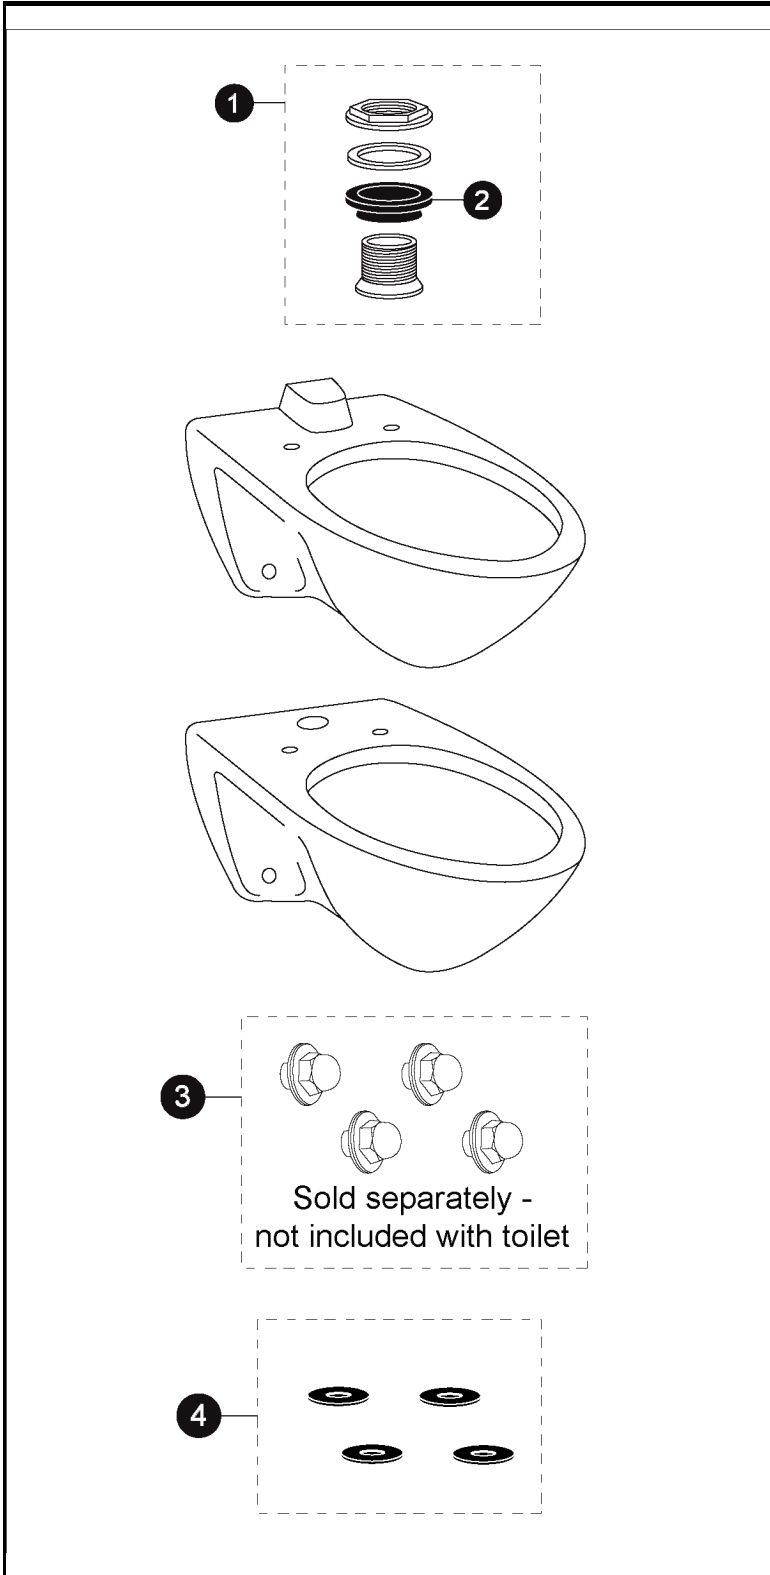

CT708U
CT708UV

CT708UG
CT708UVG

**Commercial Wall Mount,
1-1/2" Top and Back Inlet,
1.6gpf, 1.28gpf or 1.0gpf Toilet,
Elongated (including CeFIONtect™)**

Item	Part	Description
1	THU073R-A	Spud Kit
2	THU120R	Spud Gasket (10 pieces)
3	THU111	Retro-Fit Mounting bolt cap set (4 pieces)
4	THU448	Rubber washer kit (4 pieces)

Note:

Product Number Explanations	
Commercial Toilet	Colors
(CT) Commercial Toilet	(#01) Cotton
(708) Model	(#03) Bone
(U) Low Flow	(#12) Sedona Beige
(V) Back Inlet	(#51) Ebony
(G) CeFIONtect™	

Actual Product may vary slightly from illustration.
PD-01066 v.02